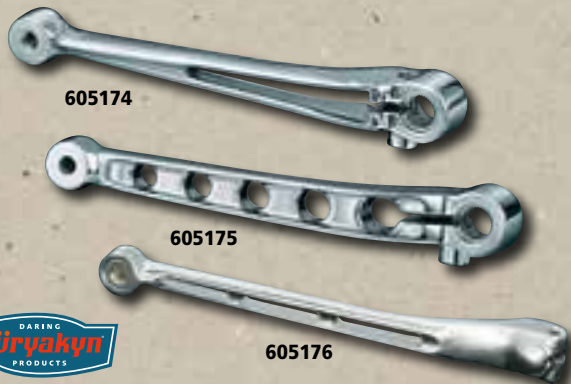

Kuryakyn Custom Shift Levers

Give your gears a little edge! Replace the everyday stock pieces on floorboard equipped Touring & FLST Models with one of Kuryakyn's inventive shift lever designs. A great complement to any of our other foot control accessories.

605174 Slotted stock length shift lever for all Heel or Toe on 83-13 Electra Glides, Road Glides, Street Glides, Tour Glides, Road Kings; & all 86-14 FLST Models

605175 Liberator stock length shift lever for all Heel or Toe on 83-13 Electra Glides, Road Glides, Street Glides, Tour Glides, Road Kings; & all 86-14 FLST Models

605176 Girder extended length shift lever for all Heel or Toe on 83-13 Electra Glides, Road Glides, Street Glides, Tour Glides, Road Kings; & all 86-14 FLST Models